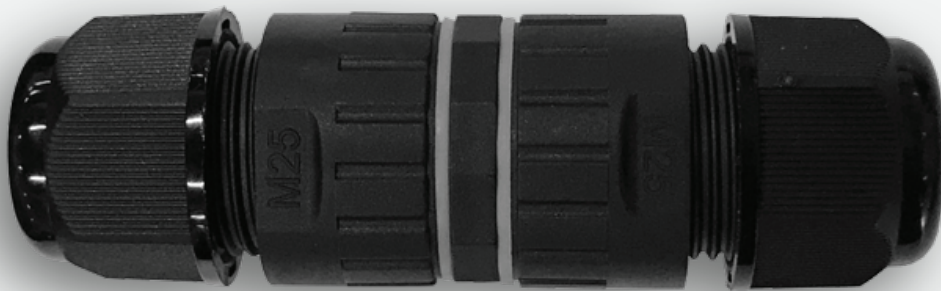

AC Cable Coupler

Suitable for Enphase Q cable up to 4 core

SKU: CSE-ACSW-ACC

ID: 1160

SPECIFICATION SHEET
v1.0

A quick inline waterproof way for joining AC trunk cables with multi-core cables, on the roof or wherever needed. Once fitted it's slimline profile allows for easy cable tying to solar racking.

Cable outside diameter	9 - 12.5mm (to suit both single and three phase trunk cable)
Number of conductors	2 - 4 Cores
Max volts : Amps	415V : 40A
Cable size	1.5mm ² - 6mm ²
Terminals	4 x Through terminals with PH2 phillips screws
Part Number	ACSW-ACC