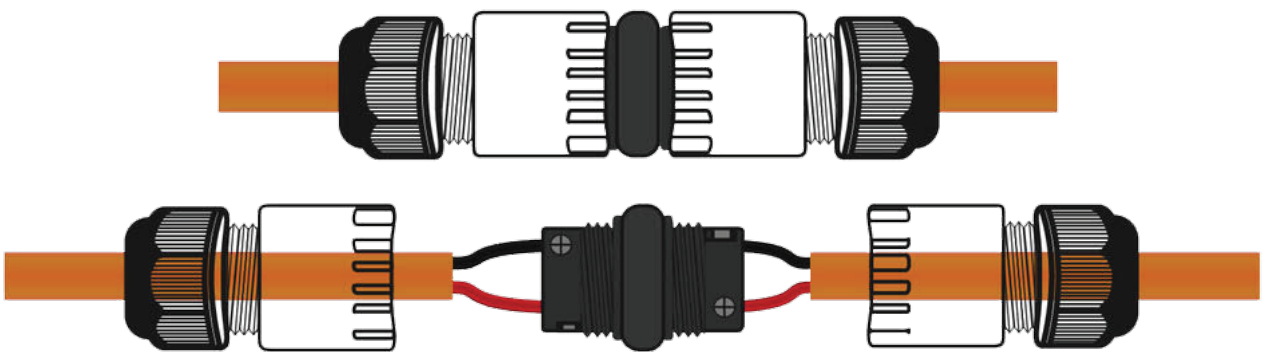

AC Cable Coupler

Suitable for Enphase Q cable up to 4 core

SKU: CSE-ACSW-ACC

ID: 1160

SPECIFICATION SHEET
v1.0

A quick inline waterproof way for joining AC trunk cables with multi-core cables, on the roof or wherever needed. Once fitted it's slimline profile allows for easy cable tying to solar racking.

Cable outside diameter	9 - 12.5mm (to suit both single and three phase trunk cable)
Number of conductors	2 - 4 Cores
Max volts : Amps	415V : 40A
Cable size	1.5mm ² - 6mm ²
Terminals	4 x Through terminals with PH2 phillips screws
Part Number	ACSW-ACC